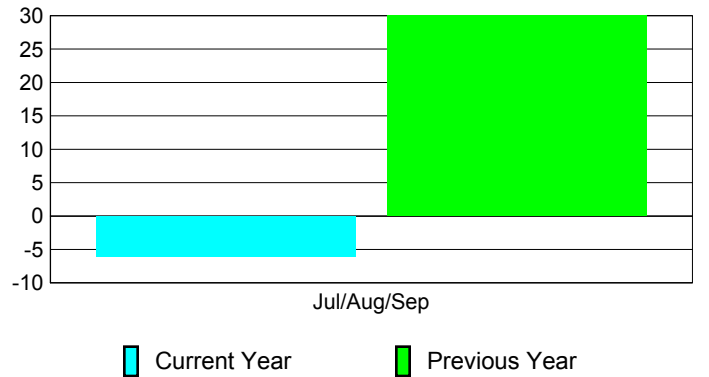

Membership Results
2010-2011

Membership
2009-2010

Month	Net Memb Goal	Actual New Memb	Actual Dropped Memb	Gain/Loss of Memb	Gain/Loss of Memb
Jul/Aug/Sep	-10	20	-26	-6	30
Totals	-10	20	-26	-6	30

Membership Results 2010-2011

Goal, New, Dropped, Gain/Loss

Comparison of Membership Gain/Loss

Current Year Compared to the Previous Year

Gender Comparison 2010-2011

■ Male ■ Female