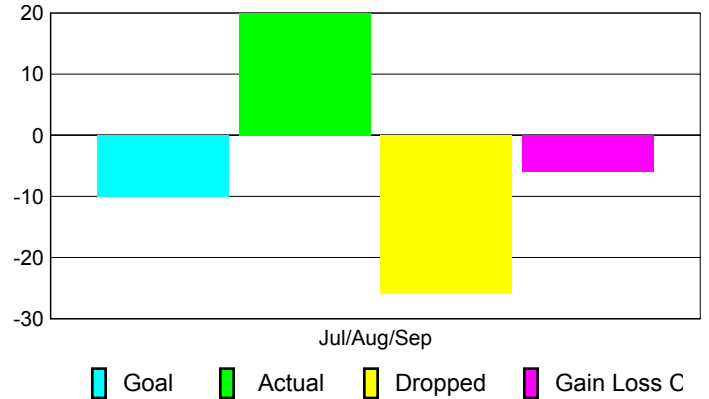

Membership Results 2010-2011

Goal, New, Dropped, Gain/Loss